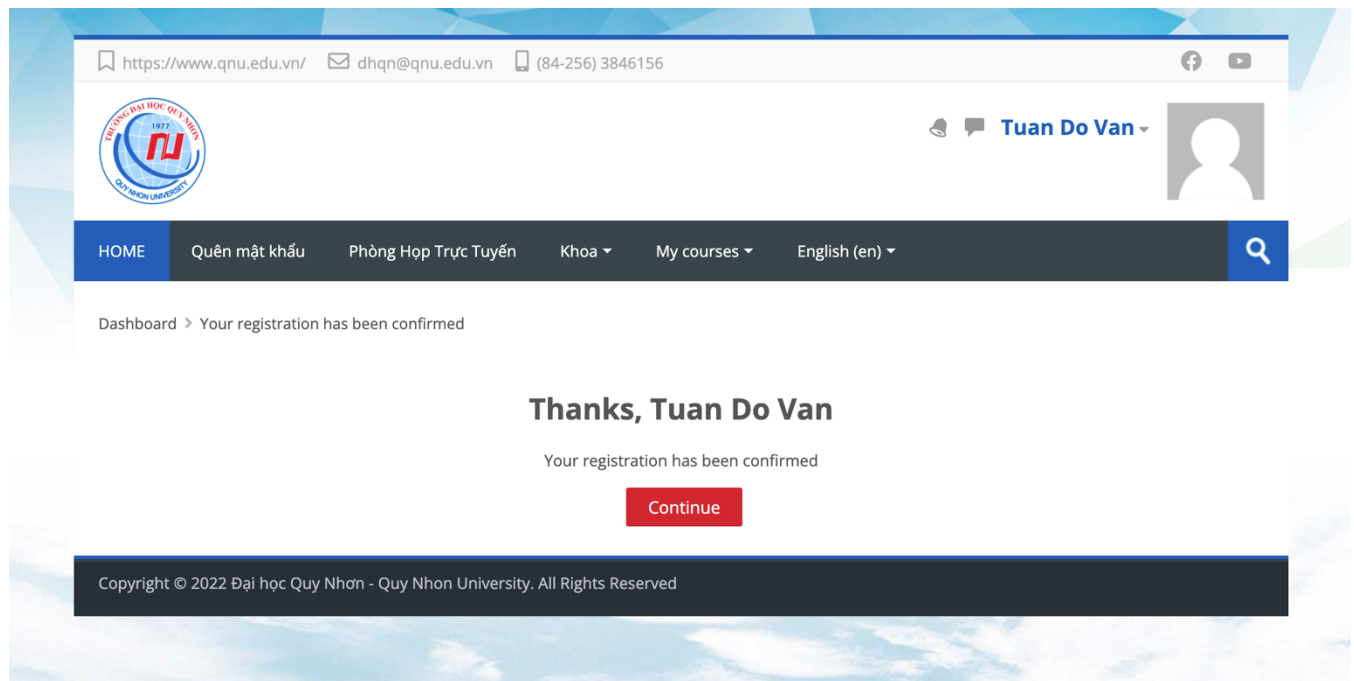

Thành Đạt Nguyễn (via HOME) noreply@qes.qnu.edu.vn [qua](#) sendgrid.net
tới tôi ▾

23:41 (2 phút trước) ☆ ↶ ⋮

Hi,

A new account has been requested at 'Trường Đại Học Quy Nhơn'
using your email address.

To confirm your new account, please go to this web address:

<https://qes.qnu.edu.vn/login/confirm.php?data=Q37R4Fskr8HjJlRT/tuandv2>

Chọn vào đây để kích hoạt tài khoản trên hệ thống

In most mail programs, this should appear as a blue link
which you can just click on. If that doesn't work,
then cut and paste the address into the address
line at the top of your web browser window.

If you need help, please contact the site administrator,

Admin User

If you'd like to unsubscribe and stop receiving these emails [click here](#).

Thông báo hoàn thành!

2. Đăng nhập tài khoản

Sau khi đã có tài khoản trên hệ thống.

Bước 1: Truy cập địa chỉ: <https://qes.qnu.edu.vn>

Bước 2: Nhập thông tin đăng nhập